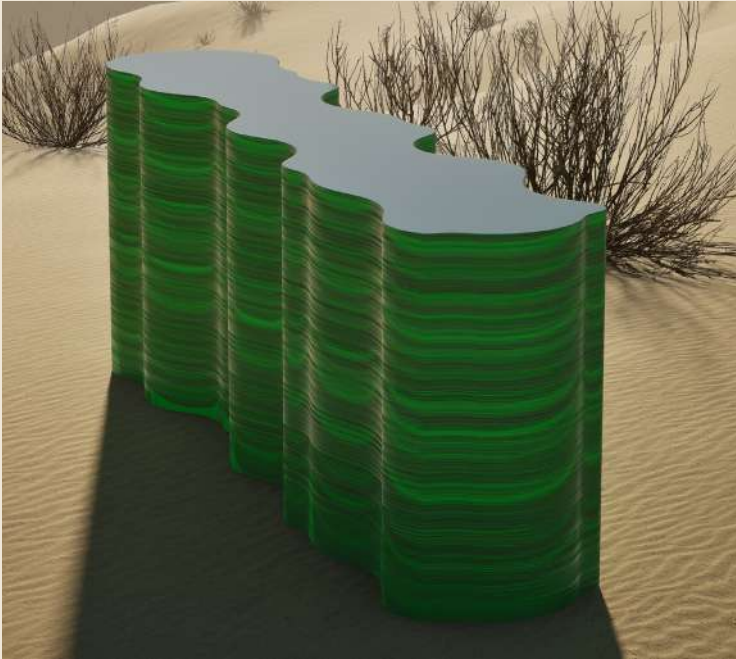

Concentric

Nourhan Rabah Design

PETG

W40cm x D120cm x H85cm